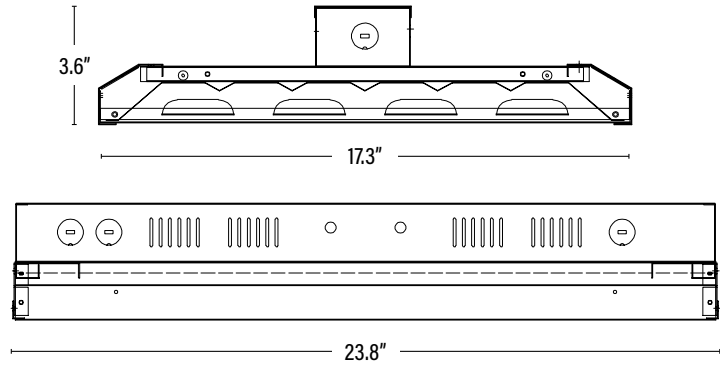

CLT210 XTREME DUTY • 8YR LED 2' TONE-SELECT™ LINEAR HIGH BAY

ITEM INFORMATION

DIMENSIONS (Inches)

Length	23.8"
Width	17.3"
Height	3.6"
Net Weight (Lbs)	12.6
Chain Length	41.34" (2 ea.)

PACKAGING

		UPC	DIMENSIONS (LxWxH)	GROSS WEIGHT (Lbs)
Master Carton	1	811768020861	--	--
Country of Origin	China			
HS Tariff	9405.10.6020			