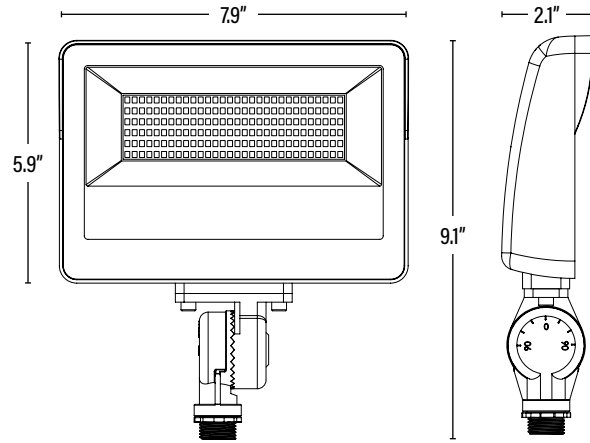

### DIMENSIONS (Inches)

Length	7.9"
Width	2.1"
Height	9.1"
Weight (Lbs)	--

### PACKAGING

		UPC	DIMENSIONS (LxWxH)	GROSS WEIGHT (Lbs)
Master Carton	6	10811768025955	16.3" x 8.1" x 10.6"	--
Individual Box	1	811768025958	8" x 2.6" x 10.4"	--
Country of Origin	China			
HS Tariff	9405.11.6020			