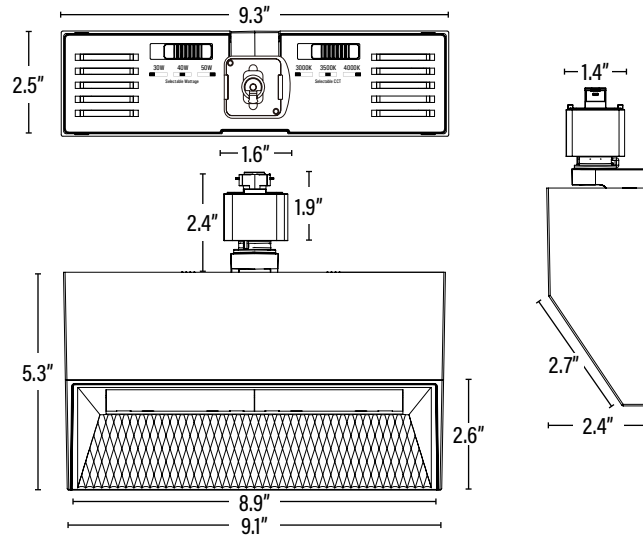

ITEM INFORMATION

DIMENSIONS (Inches)

Length	9.1"
Width	2.4"
Height	5.3"
Net Weight (Lbs)	4

PACKAGING

		UPC	DIMENSIONS (LxWxH)	GROSS WEIGHT (Lbs)
Master Carton	4	10854432004290	22.4" x 10.2" x 8.6"	18.7
Individual Box	1	854432004293	10.8" x 9.8" x 3.9"	4.7
Country of Origin	China			
HS Tariff	--			