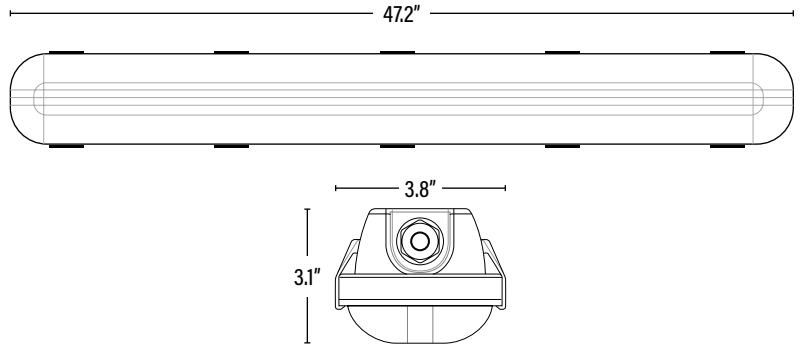

ITEM INFORMATION

DIMENSIONS (Inches)

Length	47.2"
Width	3.8"
Height	3.1"
Net Weight (Lbs)	4.6

PACKAGING

		UPC	DIMENSIONS (LxWxH)	GROSS WEIGHT (Lbs)
Master Carton	4	10854432004993	49.5" x 8.5" x 7.1"	--
Individual Box	1	854432004996	48.6" x 3.9" x 3.2"	--
Country of Origin	China			
HS Tariff	--			