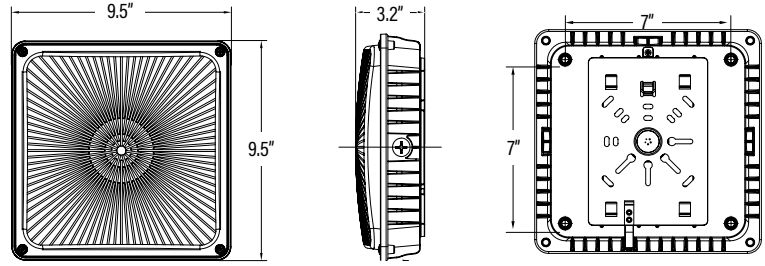

PERFORMANCE DATA

PACKAGING

LF0565 LT. COMMERCIAL • 5YR LED CANOPY

DIMENSIONS (Inches)

Length	9.5"
Width/Diameter	9.5"
Height	3.2"
Weight (Lbs)	5.1

Line drawings may not be to scale and are for general reference only.

PACKAGING

		UPC	DIMENSIONS (LxWxH)	GROSS WEIGHT (Lbs)
Master Carton	6	10854432004269	10.6" x 10.6" x 3.9"	--
Inner Carton	1	854432004262	--	--
Country of Origin	China			
HS Tariff	9405.40.6000			

ORDERING