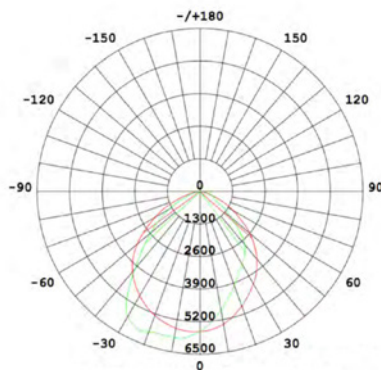

LF0715 LT. COMMERCIAL • 5YR
LED SLIM CUTOFF WALL PACK
OUTDOOR FULL-CUTOFF WALL-MOUNTED
AREA LUMINAIRES

FEATURES

- Replaces traditional 320-400W HID lamps.
- High pressure die casting housing, anti-static powder painting.
- High thermal conductive material and high efficiency cooling system.
- Fixture angle can be easily adjusted 0-45°.
- Wall mount only.

APPLICATION

Ideal for wall washing, perimeter and architectural lighting.

LIGHT DISTRIBUTION CURVE

ELECTRICAL

Wattage	100W
Voltage	120-277V
Power Factor	0.9
Total Harmonic Distortion (THD)	12.8

LIGHTING PERFORMANCE

Lumens	12000
Lumens Per Watt (Lm/W)	120
Color Temperature (CCT)	5000K
Color Rendering (CRI)	70
R9 (Red Value)	-15
R13 (Skin Tones)	N/A
Beam Angle	100° x 80°
Light Distribution	Type II, Very Short
Dimmable Lighting Control	