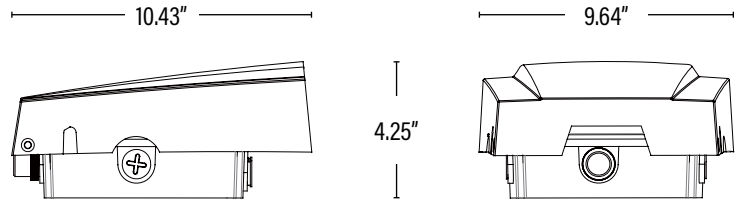

LF0715 LT. COMMERCIAL • 5YR LED SLIM CUTOFF WALL PACK

DIMENSIONS (Inches)

Length	10.4"
Width/Diameter	9.6"
Height	4.3"
Weight (Lbs)	8.04

Line drawings may not be to scale and are for general reference only.

PACKAGING

		UPC	DIMENSIONS (LxWxH)	GROSS WEIGHT (Lbs)
Master Carton	6	10899645001667	--	--
Individual Box	1	899645001660	26.9" x 14.7" x 21.5"	--
Country of Origin	China			
HS Tariff	9405.10.6020			

ORDERING