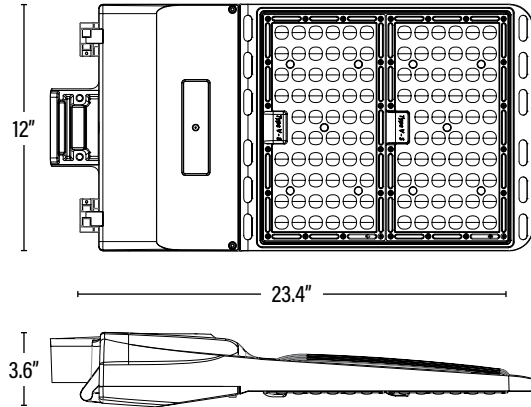

ITEM INFORMATION

DIMENSIONS (Inches)	
Length	23.4"
Width	12"
Height	3.6"
Net Weight (Lbs)	--

PACKAGING	UPC	DIMENSIONS (LxWxH)	GROSS WEIGHT (Lbs)
Master Carton	1	811768020649	--
Country of Origin	China		
HS Tariff	9405.10.6020		