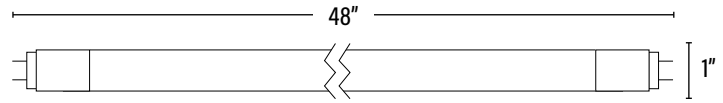

LLR245 RESIDENTIAL • 5YR LED DIRECT INSTALL LINEAR T8

DIMENSIONS (Inches)

Length	48"
Width/Diameter	1"
Height	--
Weight (Lbs)	--

Line drawings may not be to scale and are for general reference only.

PACKAGING

		UPC	DIMENSIONS (LxWxH)	GROSS WEIGHT (Lbs)
Master Carton	25	10811768026037	--	--
Individual Box	1	811768026030	--	--
Country of Origin	China			
HS Tariff	9405.40.8200			

ORDERING

ITEM#	DESCRIPTION	CASE
LLR245	LED 4' 14WT8/50K/FR/DI	25