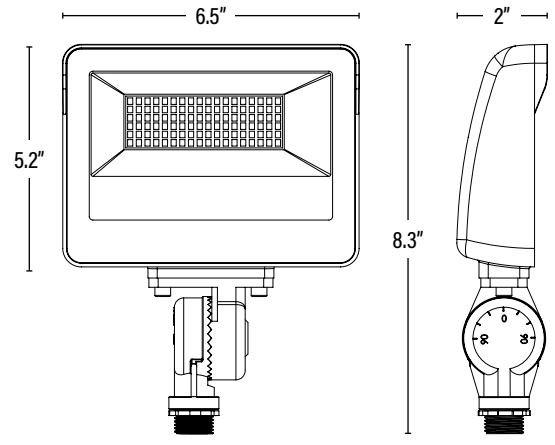

# LMFX35 COMMERCIAL DUTY • 5YR LED SPEC-SELECT™ FLOOD LIGHT

ITEM INFORMATION

DIMENSIONS (Inches)	
Length	6.5"
Width	2"
Height	8.3"
Weight (Lbs)	2

PACKAGING	UPC	DIMENSIONS (LxWxH)	GROSS WEIGHT (Lbs)	
Master Carton	6	10811768029588	13.2" x 7.8" x 9.8"	--
Individual Box	1	811768029581	6.5" x 2.5" x 9.6"	--
Country of Origin	China			
HS Tariff	9405.11.6020			