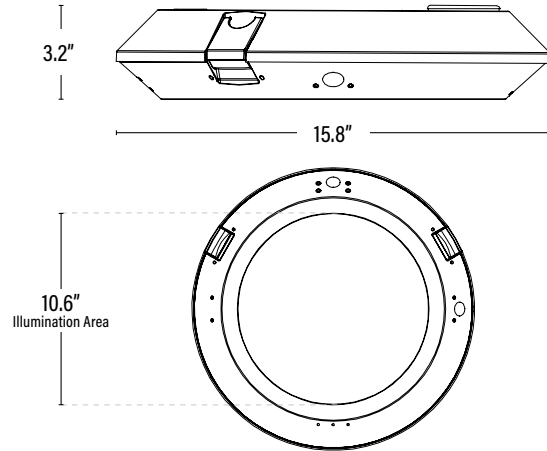

CONSTRUCTION

Housing	Aluminum Alloy
Lens	PC Lens + Tempered Glass
Base / Power Supply	Hard Wired
Finish	Black
Effective Projected Area (EPA)	1.2 ft ²

QUALIFICATIONS

Model Numbers	SSDPT-60W-CCT-D-M-18, SSDPT-30W-CCT-D-M, SSDPT-50W-CCT-D-M, SSDPT-60W-CCT-D-M
---------------	---

ITEM INFORMATION

DIMENSIONS (Inches)	
Width (MOD)	15.8"
Height	3.2"
Net Weight (Lbs)	11.7

PACKAGING	UPC	DIMENSIONS (LxWxH)	GROSS WEIGHT (Lbs)	
Master Carton	1	899645001080	18.1" x 18.1" x 6.1"	14.3
Country of Origin	China			
HS Tariff	9405.11.6020			