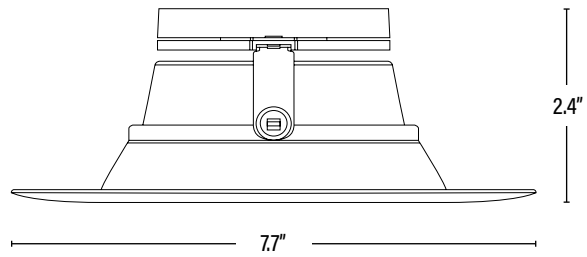

PERFORMANCE DATA

PACKAGING

CR5105 XTREME DUTY • 7YR LED 5"/6" RETROFIT CAN

DIMENSIONS (Inches)

Length	--
Width/Diameter	7.7"
Height	2.4"
Weight (Lbs)	--

Line drawings may not be to scale and are for general reference only.

PACKAGING		UPC	DIMENSIONS (LxWxH)	GROSS WEIGHT (Lbs)
Master Carton	12	10811768025535	--	--
Individual Box	1	811768025538	--	--
Country of Origin	China			
HS Tariff	8539.50.0020			

ORDERING

ITEM#	DESCRIPTION	CASE
CR5105	LED RETROFIT 5"/6" CAN 10.5W/50K/90CRI/WHITE TRIM/MED/DIMMABLE/V5	12