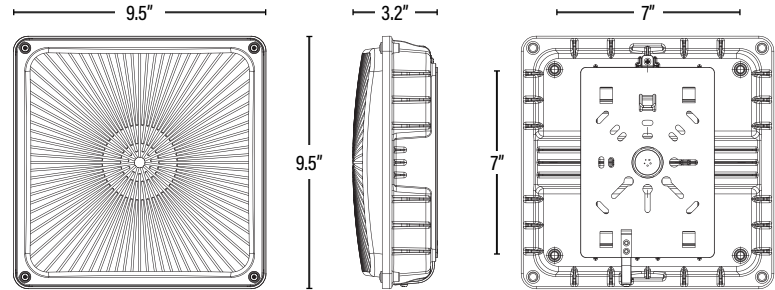

CFC404 XTREME DUTY • 7YR LED CANOPY

ITEM INFORMATION

DIMENSIONS (Inches)

Length	9.5"
Width/Diameter	9.5"
Height	3.2"
Weight (Lbs)	4.2

Line drawings may not be to scale and are for general reference only.

PACKAGING

		UPC	DIMENSIONS (LxWxH)	GROSS WEIGHT (Lbs)
Master Carton	6	10899645001544	--	--
Individual Box	1	899645001547	--	--
Country of Origin	China			
HS Tariff	9405.10.6020			

ORDERING

ITEM#	DESCRIPTION	CASE
CFC404	LED CANOPY 40W/40K/120-277V/BLACK/V3	6