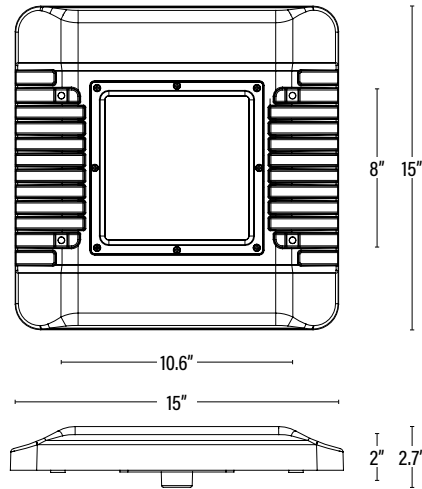

LF0606 LT. COMMERCIAL • 5YR LED LOW PROFILE CANOPY

ITEM INFORMATION

DIMENSIONS (Inches)

Length	15"
Width/Diameter	15"
Height	2.7"
Weight (Lbs)	10

Line drawings may not be to scale and are for general reference only.

PACKAGING		UPC	DIMENSIONS (LxWxH)	GROSS WEIGHT (Lbs)
Master Carton	1	811768024982	17.4" x 16.5" x 16.5"	12.6
Country of Origin	China			
HS Tariff	9405.10.6020			

ORDERING

ITEM#	DESCRIPTION	CASE
LF0606	LED LOW PROFILE CANOPY 75W/50K/100-277V/DIMMABLE	1