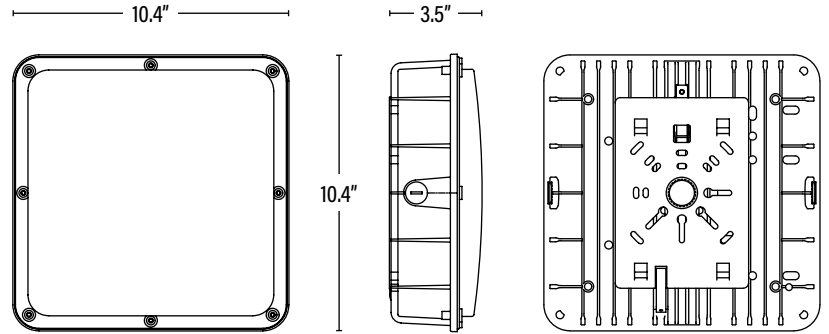

COMPONENTS

| | |
|------------------|------------|
| LED Light Source | Seoul 3528 |
| Driver | -- |

CONSTRUCTION

| | |
|---------------------|--------------|
| Housing | Aluminum |
| Lens | PC / Frosted |
| Base / Power Supply | Hard Wired |
| Finish | Black |

LFC275 LT. COMMERCIAL • 5YR LED CANOPY

ITEM INFORMATION

DIMENSIONS (Inches)

| | |
|----------------|-------|
| Length | 10.4" |
| Width/Diameter | 10.4" |
| Height | 3.5" |
| Weight (Lbs) | -- |

PACKAGING

| | | UPC | DIMENSIONS (LxWxH) | GROSS WEIGHT (Lbs) |
|-------------------|--------------|----------------|-----------------------|--------------------|
| Master Carton | 4 | 10811768027706 | 19.3" x 19.3" x 12.2" | 7.3 |
| Individual Box | 1 | 811768027709 | -- | 1.8 |
| Country of Origin | China | | | |
| HS Tariff | 9405.99.4090 | | | |