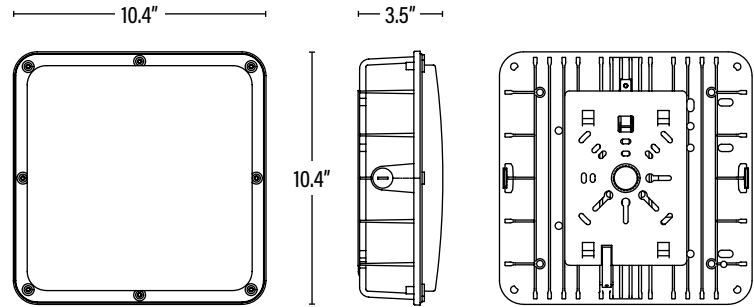

LFC405 LT. COMMERCIAL • 5YR LED CANOPY

ITEM INFORMATION

DIMENSIONS (Inches)

Length	10.4"
Width/Diameter	10.4"
Height	3.5"
Weight (Lbs)	1.8

Line drawings may not be to scale and are for general reference only.

PACKAGING

		UPC	DIMENSIONS (LxWxH)	GROSS WEIGHT (Lbs)
Master Carton	4	10811768025719	19.3" x 19.3" x 12.2"	7.3
Individual Box	1	811768025712	--	--
Country of Origin	China			
HS Tariff	--			

ORDERING

ITEM#	DESCRIPTION	CASE
LFC405	LED CANOPY 40W/50K/120-277V/BLACK/DIMMABLE/V4	4