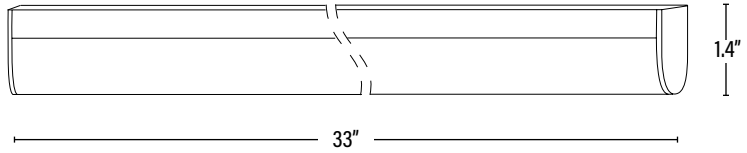

PERFORMANCE DATA

PACKAGING

LUC107 LT. COMMERCIAL • 5YR LED UNDER COUNTER

DIMENSIONS (Inches)

Length	33"
Width/Diameter	0.9"
Height	1.4"
Weight (Lbs)	--

Line drawings may not be to scale and are for general reference only.

PACKAGING

		UPC	DIMENSIONS (LxWxH)	GROSS WEIGHT (Lbs)
Master Carton	25	10811768024170	--	--
Individual Box	1	811768024173	--	--
Country of Origin	China			
HS Tariff	9405.10.6020			

ORDERING

ITEM#	DESCRIPTION	CASE
LUC107	LED 12W UNDER COUNTER LIGHT/33"/WHITE/40K	25