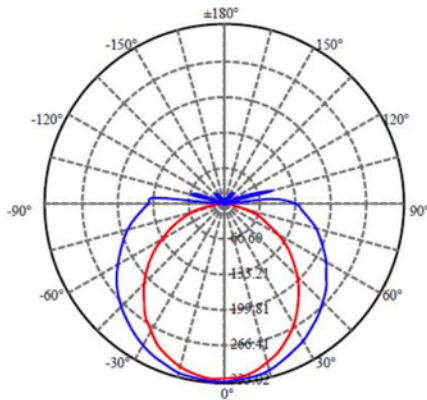

APPLICATION

Homes, school, retail, office, and hospitality.

Note: Power and Connector Cord sold separately.

LIGHT DISTRIBUTION CURVE

ELECTRICAL

Wattage	12W
Voltage	120V
Current	0.12A
Power Factor	0.9
Total Harmonic Distortion (THD)	16.8

PERFORMANCE DATA

PACKAGING

LUC107 LT. COMMERCIAL • 5YR LED UNDER COUNTER

DIMENSIONS (Inches)

Length	33"
Width/Diameter	0.9"
Height	1.4"
Weight (Lbs)	--

Line drawings may not be to scale and are for general reference only.