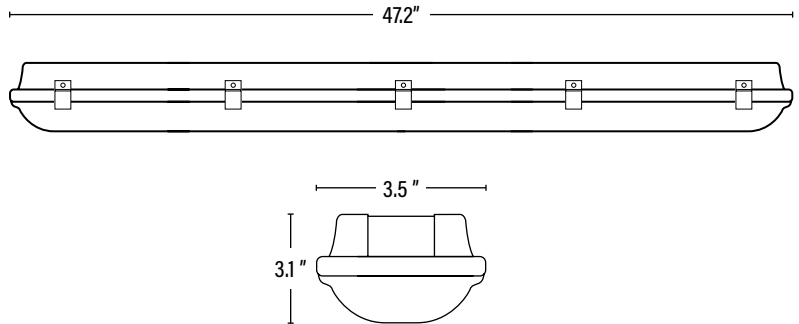

LV4345 LT. COMMERCIAL • 5YR LED 48" VAPOR TIGHT

ITEM INFORMATION

DIMENSIONS (Inches)

Length	47.2"
Width/Diameter	3.5"
Height	3.1"
Weight (Lbs)	4.4

PACKAGING		UPC	DIMENSIONS (LxWxH)	GROSS WEIGHT (Lbs)
Master Carton	4	10811768025818	49.5" x 8.5" x 71"	24.1
Individual Box	1	811768025811	--	6
Country of Origin	Malaysia			
HS Tariff	9405.10.6020			